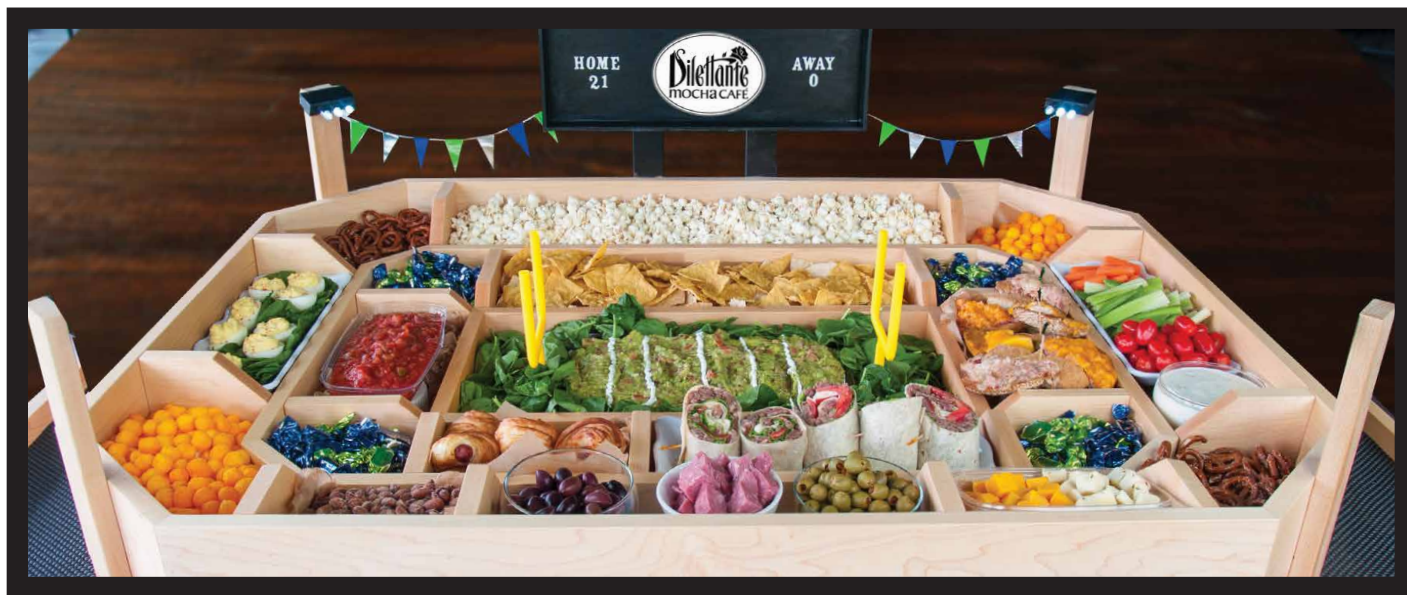

Build Your Own SNACK STADIUM

Cheer on your favorite football team in style. Host a football viewing party at our Bellefield Mocha Café, featuring a customizable Snack Stadium filled with your choice of delectable foods.

SNACK STADIUM OPTIONS

FIRST DOWN

- \$200 -

Tortilla Chips
Salsa & Guacamole
Pretzels
Popcorn
Chocolate TruffleCremes®

SECOND DOWN

- \$400 -

1st Down PLUS:
Pigs in Blankets
Pinwheels
Fresh Veggies
Cookies

THIRD DOWN