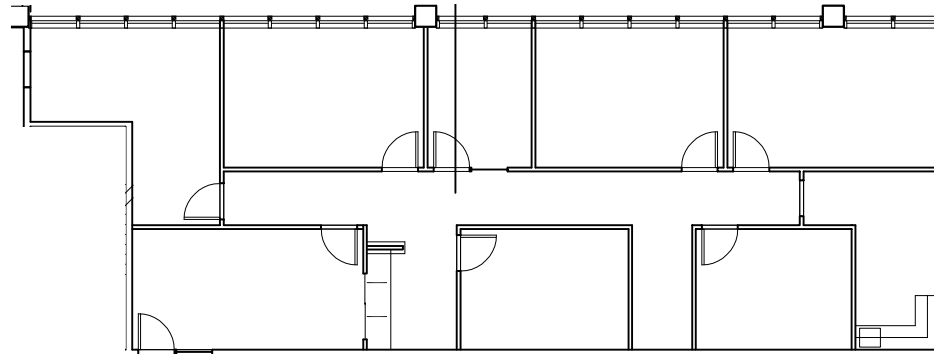

Gateway 112

Suite 105 / Floor 01

2,326 RSF

11201 S.E. 8th Street Bellevue, WA 98004

www.bellefield-officepark.com

LEASING INFORMATION CONTACTS:

TOM BOHMAN

P: (425) 462-6911 E: tom.bohman@cbre.com

TIM OWENS

P: (425) 462-6913 E: tim.owens@cbre.com

LENNON ATTEBERRY

P: (425) 462-6991 E: lennon.attedberry@cbre.com